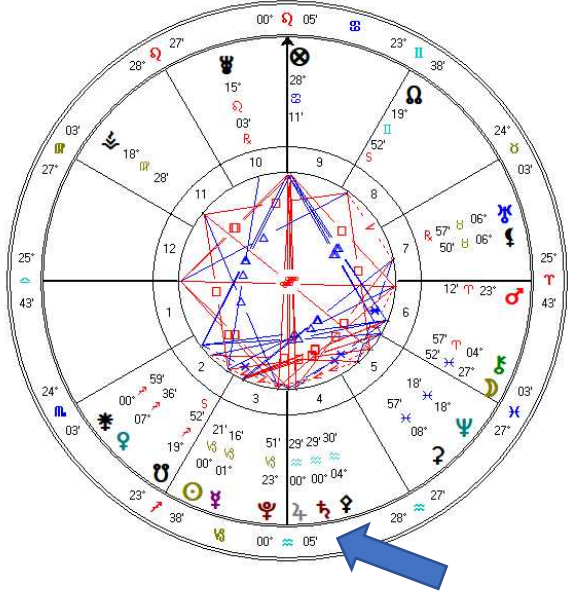

Jupiter/Saturn and time it occurs *precisely* not relocated

Location`	Jupiter/Saturn House	Ascendant	Mercury OOB House (Rules?)	Sun
Riyadh, Saudi Arabia	6th House	26 Leo	5 th house(10,11,1,2)	00 Capricorn
Beijing, China	4th House	25 Libra	3 rd House (8,9,11,12)	00 Capricorn
Sydney, Australia	2 nd House	24 Sagittarius	1 st House (6,7,10)	00 Capricorn
Jerusalem, Israel	6th House	18 Leo	5 th house (10,11,1,2)	00 Capricorn
Sao Paulo, Brazil	9th House	14 Taurus	8 th House (2,5)	00 Capricorn
Moscow, Russia	5th House	29 Leo	4th House (10,1,2)	00 Capricorn
Washington, D.C.	10th House	00 Taurus	10th House (2,5,6)	00 Capricorn
Greenwich, England	6th House	00 Leo	10th House (11,3)	00 Capricorn
Calculated using Koch				

Chart 1
CHINA Jupiter Saturn
 Event Chart
 Dec 22 2020, Tue
 2:20:18 am AWST -8:00
 Beijing, China
 39°N55' 116°E25'
Geocentric
Tropical
Koch
True Node

Chart 2
Saudi Arabia Jupiter Saturn
 Event Chart
 Dec 21 2020, Mon
 9:20:18 pm BAT -3:00
 Riyadh, Saudi Arabia
 24°N38' 046°E43'
Geocentric
Tropical
Koch
True Node

Chart 3
Australia NSW Sydney Jupiter Saturn
 Event Chart
 Dec 22 2020, Tue
 5:20:18 am AEDT -11:00
 Sydney, Australia
 33°S52' 151°E13'
Geocentric
Tropical
Koch
True Node

Chart 1 Chart 2
Israel Jupiter Saturn **Moscow Russia Jupiter Saturn**
Event Chart **Event Chart**
 Dec 21 2020, Mon Dec 21 2020, Mon
 8:20:18 pm EET -2:00 9:20:18 pm BAT -3:00
 Jerusalem, Israel Moscow, Russia
 31°N46' 03°E14' 55°N45' 03°E35'
Geocentric *Geocentric*
Tropical *Tropical*
Koch *Koch*
True Node *True Node*

Chart 3
Brazil Jupiter Saturn
Event Chart
 Dec 21 2020, Mon
 4:20:18 pm B22D +2:00
 S/N o Paulo, Brazil
 23°S32' 046°W37'
Geocentric
Tropical
Koch
True Node