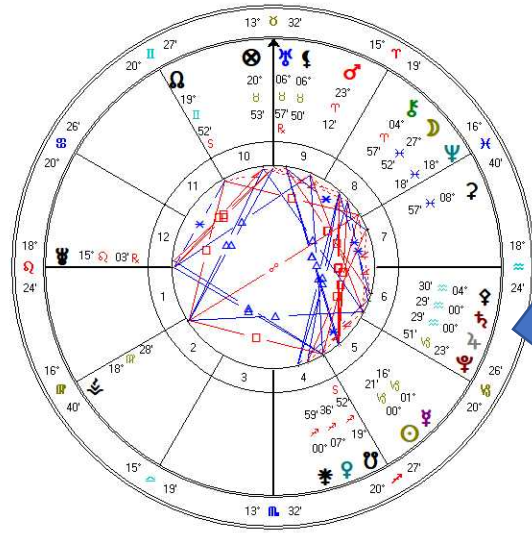

Jupiter/Saturn and time it occurs *precisely* not relocated

Location`	Jupiter/Saturn House	Ascendant	Mercury OOB House (Rules?)	Sun
Riyadh, Saudi Arabia	6th House	26 Leo	5 th house(10,11,1,2)	00 Capricorn
Beijing, China	4th House	25 Libra	3 rd House (8,9,11,12)	00 Capricorn
Sydney, Australia	2 nd House	24 Sagittarius	1 st House (6,7,10)	00 Capricorn
Jerusalem, Israel	6th House	18 Leo	5 th house (10,11,1,2)	00 Capricorn
Sao Paulo, Brazil	9th House	14 Taurus	8 th House (2,5)	00 Capricorn
Moscow, Russia	5th House	29 Leo	4th House (10,1,2)	00 Capricorn
Washington, D.C.	10th House	00 Taurus	10th House (2,5,6)	00 Capricorn
Greenwich, England	6th House	00 Leo	10th House (11,3)	00 Capricorn
Calculated using Koch				

Chart 1
CHINA Jupiter Saturn
 Event Chart
 Dec 22 2020, Tue
 2:20:18 am AWST -8:00
 Beijing, China
 39°N55' 116°E25'
Geocentric
Tropical
Koch
True Node

Chart 2
Saudi Arabia Jupiter Saturn
 Event Chart
 Dec 21 2020, Mon
 9:20:18 pm BAT -3:00
 Riyadh, Saudi Arabia
 24°N38' 046°E43'
Geocentric
Tropical
Koch
True Node

Chart 3
Australia NSW Sydney Jupiter Saturn
 Event Chart
 Dec 22 2020, Tue
 5:20:18 am AEDT -11:00
 Sydney, Australia
 33°S52' 151°E13'
Geocentric
Tropical
Koch
True Node

Chart 1 Chart 2
Israel Jupiter Saturn **Moscow Russia Jupiter Saturn**
Event Chart **Event Chart**
 Dec 21 2020, Mon Dec 21 2020, Mon
 8:20:18 pm EET -2:00 9:20:18 pm BAT -3:00
 Jerusalem, Israel Moscow, Russia
 31°N46' 03°E14' 55°N45' 03°E35'
Geocentric *Geocentric*
Tropical *Tropical*
Koch *Koch*
True Node *True Node*

Chart 3
Brazil Jupiter Saturn
Event Chart
 Dec 21 2020, Mon
 4:20:18 pm B22D +2:00
 S/N o Paulo, Brazil
 23°S32' 046°W37'
Geocentric
Tropical
Koch
True Node