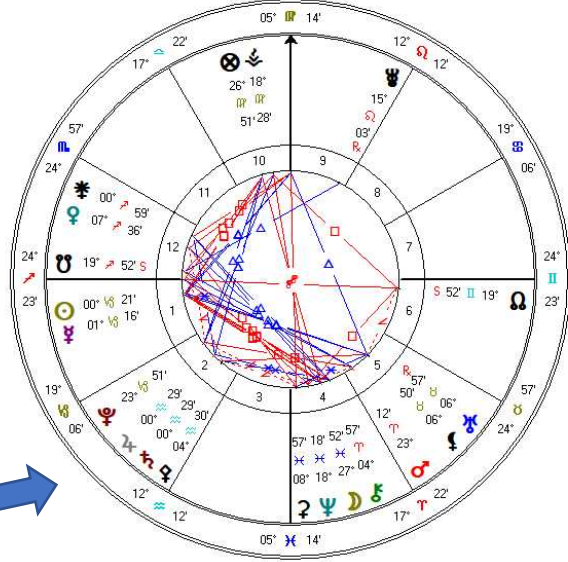

Jupiter/Saturn and time it occurs *precisely* not relocated

Location`	Jupiter/Saturn House	Ascendant	Mercury OOB House (Rules?)	Sun
Riyadh, Saudi Arabia	6th House	26 Leo	5 th house(10,11,1,2)	00 Capricorn
Beijing, China	4th House	25 Libra	3 rd House (8,9,11,12)	00 Capricorn
Sydney, Australia	2 nd House	24 Sagittarius	1 st House (6,7,10)	00 Capricorn
Jerusalem, Israel	6th House	18 Leo	5 th house (10,11,1,2)	00 Capricorn
Sao Paulo, Brazil	9th House	14 Taurus	8 th House (2,5)	00 Capricorn
Moscow, Russia	5th House	29 Leo	4th House (10,1,2)	00 Capricorn
Washington, D.C.	10th House	00 Taurus	10th House (2,5,6)	00 Capricorn
Greenwich, England	6th House	00 Leo	10th House (11,3)	00 Capricorn
Calculated using Koch				

Chart 1
CHINA Jupiter Saturn
 Event Chart
 Dec 22 2020, Tue
 2:20:18 am AWST -8:00
 Beijing, China
 39°N55' 116°E25'
Geocentric
Tropical
Koch
True Node

Chart 2
Saudi Arabia Jupiter Saturn
 Event Chart
 Dec 21 2020, Mon
 9:20:18 pm BAT -3:00
 Riyadh, Saudi Arabia
 24°N38' 046°E43'
Geocentric
Tropical
Koch
True Node

Chart 3
Australia NSW Sydney Jupiter Saturn
 Event Chart
 Dec 22 2020, Tue
 5:20:18 am AEDT -11:00
 Sydney, Australia
 33°S52' 151°E13'
Geocentric
Tropical
Koch
True Node

Chart 1 Chart 2
Israel Jupiter Saturn **Moscow Russia Jupiter Saturn**
Event Chart **Event Chart**
 Dec 21 2020, Mon Dec 21 2020, Mon
 8:20:18 pm EET -2:00 9:20:18 pm BAT -3:00
 Jerusalem, Israel Moscow, Russia
 31°N46' 03°E14' 55°N45' 03°E35'
Geocentric *Geocentric*
Tropical *Tropical*
Koch *Koch*
True Node *True Node*

Chart 3
Brazil Jupiter Saturn
Event Chart
 Dec 21 2020, Mon
 4:20:18 pm B22D +2:00
 S/N o Paulo, Brazil
 23°S32' 046°W37'
Geocentric
Tropical
Koch
True Node