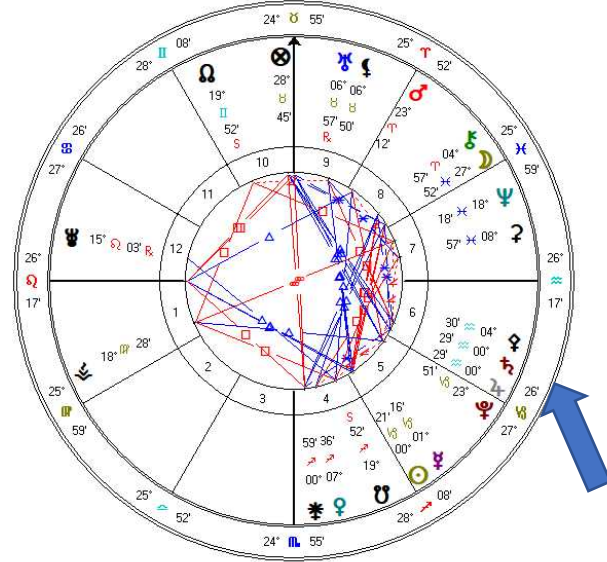

Jupiter/Saturn and time it occurs *precisely* not relocated

Location`	Jupiter/Saturn House	Ascendant	Mercury OOB House (Rules?)	Sun
Riyadh, Saudi Arabia	6th House	26 Leo	5 th house(10,11,1,2)	00 Capricorn
Beijing, China	4th House	25 Libra	3 rd House (8,9,11,12)	00 Capricorn
Sydney, Australia	2 nd House	24 Sagittarius	1 st House (6,7,10)	00 Capricorn
Jerusalem, Israel	6th House	18 Leo	5 th house (10,11,1,2)	00 Capricorn
Sao Paulo, Brazil	9th House	14 Taurus	8 th House (2,5)	00 Capricorn
Moscow, Russia	5th House	29 Leo	4th House (10,1,2)	00 Capricorn
Washington, D.C.	10th House	00 Taurus	10th House (2,5,6)	00 Capricorn
Greenwich, England	6th House	00 Leo	10th House (11,3)	00 Capricorn
Calculated using Koch				

Chart 1
CHINA Jupiter Saturn
 Event Chart
 Dec 22 2020, Tue
 2:20:18 am AWST -8:00
 Beijing, China
 39°N55' 116°E25'
Geocentric
Tropical
Koch
True Node

Chart 2
Saudi Arabia Jupiter Saturn
 Event Chart
 Dec 21 2020, Mon
 9:20:18 pm BAT -3:00
 Riyadh, Saudi Arabia
 24°N38' 046°E43'
Geocentric
Tropical
Koch
True Node

Chart 3
Australia NSW Sydney Jupiter Saturn
 Event Chart
 Dec 22 2020, Tue
 5:20:18 am AEDT -11:00
 Sydney, Australia
 33°S52' 151°E13'
Geocentric
Tropical
Koch
True Node

Chart 1 Chart 2
Israel Jupiter Saturn **Moscow Russia Jupiter Saturn**
Event Chart **Event Chart**
 Dec 21 2020, Mon Dec 21 2020, Mon
 8:20:18 pm EET -2:00 9:20:18 pm BAT -3:00
 Jerusalem, Israel Moscow, Russia
 31°N46' 03°E14' 55°N45' 03°E35'
Geocentric *Geocentric*
Tropical *Tropical*
Koch *Koch*
True Node *True Node*

Chart 3
Brazil Jupiter Saturn
Event Chart
 Dec 21 2020, Mon
 4:20:18 pm B22D +2:00
 S/N o Paulo, Brazil
 23°S32' 046°W37'
Geocentric
Tropical
Koch
True Node