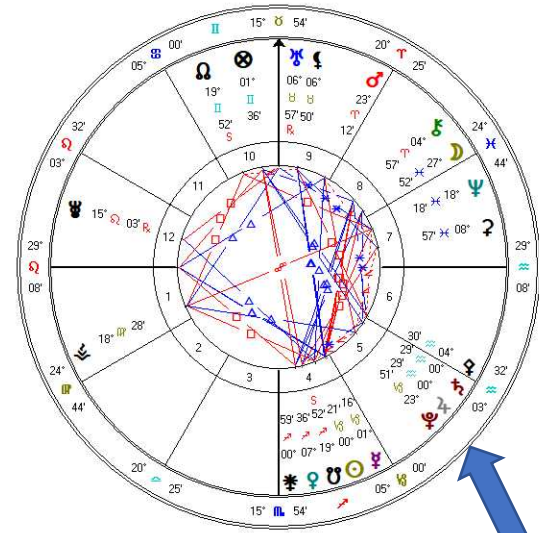

Jupiter/Saturn and time it occurs *precisely* not relocated

Location`	Jupiter/Saturn House	Ascendant	Mercury OOB House (Rules?)	Sun
Riyadh, Saudi Arabia	6th House	26 Leo	5 th house(10,11,1,2)	00 Capricorn
Beijing, China	4th House	25 Libra	3 rd House (8,9,11,12)	00 Capricorn
Sydney, Australia	2 nd House	24 Sagittarius	1 st House (6,7,10)	00 Capricorn
Jerusalem, Israel	6th House	18 Leo	5 th house (10,11,1,2)	00 Capricorn
Sao Paulo, Brazil	9th House	14 Taurus	8 th House (2,5)	00 Capricorn
Moscow, Russia	5th House	29 Leo	4th House (10,1,2)	00 Capricorn
Washington, D.C.	10th House	00 Taurus	10th House (2,5,6)	00 Capricorn
Greenwich, England	6th House	00 Leo	10th House (11,3)	00 Capricorn
Calculated using Koch				

Chart 1
CHINA Jupiter Saturn
 Event Chart
 Dec 22 2020, Tue
 2:20:18 am AWST -8:00
 Beijing, China
 39°N55' 116°E25'
Geocentric
Tropical
Koch
True Node

Chart 2
Saudi Arabia Jupiter Saturn
 Event Chart
 Dec 21 2020, Mon
 9:20:18 pm BAT -3:00
 Riyadh, Saudi Arabia
 24°N38' 046°E43'
Geocentric
Tropical
Koch
True Node

Chart 3
Australia NSW Sydney Jupiter Saturn
 Event Chart
 Dec 22 2020, Tue
 5:20:18 am AEDT -11:00
 Sydney, Australia
 33°S52' 151°E13'
Geocentric
Tropical
Koch
True Node

Chart 1 Chart 2
Israel Jupiter Saturn **Moscow Russia Jupiter Saturn**
Event Chart **Event Chart**
 Dec 21 2020, Mon Dec 21 2020, Mon
 8:20:18 pm EET -2:00 9:20:18 pm BAT -3:00
 Jerusalem, Israel Moscow, Russia
 31°N46' 03°E14' 55°N45' 03°E35'
Geocentric *Geocentric*
Tropical *Tropical*
Koch *Koch*
True Node *True Node*

Chart 3
Brazil Jupiter Saturn
Event Chart
 Dec 21 2020, Mon
 4:20:18 pm B22D +2:00
 S/N o Paulo, Brazil
 23°S32' 046°W37'
Geocentric
Tropical
Koch
True Node